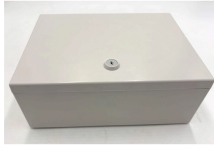

500kW Photovoltaic Distribution Box

Sunwatts has a big selection of affordable 500 kW PV systems for sale. These 500 kW size grid-connected solar kits include solar panels, DC-to-AC inverter, rack mounting system, hardware, ...