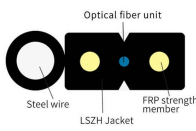

The power distribution room includes PCS inverter, transformer cabinets, EMS cabinets (including power distribution parts), firecontrol, Controller, lighting, smoke, etc.