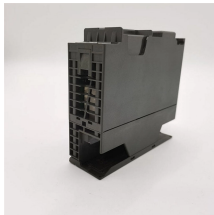

500 Cable Tray Ground Fixing Support

500 Cable Tray Ground Fixing Support

The nVent CADDY Wire Basket Tray Ground Bolt is a robust solution designed to ...

In accordance with its continuous improvement policy, Legrand reserves the right to change the specifications and illustrations without notice. All illustrations, descriptions and technical information ...

I-BEAM Ladder - Ground Wire Support Clamp
Welded aluminum I-beam ladder cable trays are a core solution and an iconic design in the cable tray industry. The I-beam design is the most common ...

Choose from our selection of cable tray supports in a wide range of styles and sizes. Same and Next Day Delivery.

Discover our selection of Cable Tray Ground Clamp products. Our product experts are here to assist you. Get in touch with our team now.

A bare copper equipment grounding conductor should not be placed in an aluminum cable tray due to the potential for electrolytic corrosion of the aluminum cable tray in a moist environment. For such ...

Steel grounding and attachment clamps ensure secure wire connections on cable trays. Review available options to maintain system safety and reliability.

CABLE TRAY GROUND CLAMP Cable Tray Grounding Conductor Clamp, Material: Copper Free Aluminum, Finish: Electro tinplated, For 6 - 2/0 AWG Grounding Wire