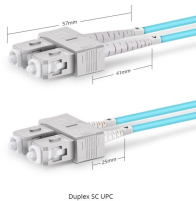

5-pin PoE switch

5-pin PoE switch

The D-Link DGS-1005P 5-Port Desktop Gigabit PoE+ Switch enables you to connect Powerover Ethernet (PoE) devices such as wireless access points (APs), network video cameras and IP phones ...

This unmanaged switch features four PoE ports capable of powering compatible ...

Product details 5 GbE Ports: Compact design with 5 high-speed ports, perfect for small network setups or as an access layer switch. PoE-Powered: Can be powered via PoE on Port 5, eliminating the need ...

5-Port Gigabit PoE+ Powered EdgeSmart Switch with PoE Pass-Through, model TPE-P521ES, is powered by a PoE+ switch or injector, no AC adapter is required. It features two gigabit non-PoE ...

This unmanaged switch features four PoE ports capable of powering compatible devices, such as cameras, sensors, clocks, digital signage and wireless access points, without the need to run ...

Rear of the optical fiber distribution box

Equipped with five Gigabit Ethernet ports — four of which are high-power PoE+ PSE ports — this switch can power wireless LAN access points and bridges, VoIP phones, IP video cameras and more while ...