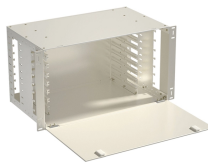

Explore a wide range of our Fiber Junction Box selection. Find top brands, exclusive offers, and unbeatable prices on eBay. Shop now for fast shipping and easy returns!