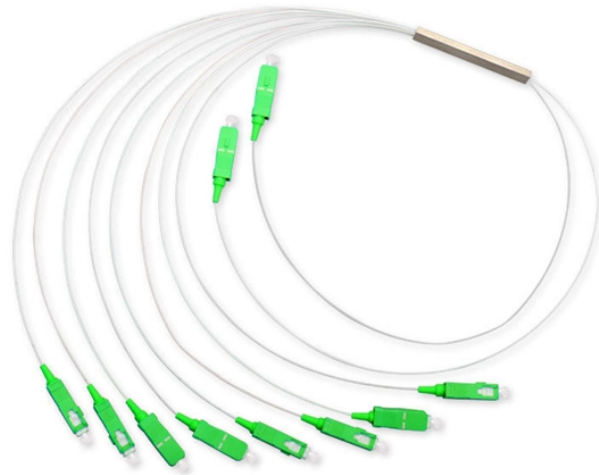

## 48-core telecom-grade optical cable

## 48-core telecom-grade optical cable

ALTOS® gel-free, double-jacket, single-armed cables are rugged, armored cables designed for direct-buried installation while suitable for duct and aerial (lashed) installation.

Overview: The 48 Core GYTY53 Fiber Optic Cable is a robust, fully armored outdoor cable engineered for long-distance transmission and direct burial applications.

Opti-Core™ Fibre Optic Indoor-Outdoor Armoured Cable 48 to 144-Fibres, EuroClass Cca and B2ca for EMEA A T A S H E E T

Fiber Optic Outside Plant Cable, 48-core, ECSS (Electro Chrome Coated Steel) Armored, Loose-tube, Gel-filled, 9/125 μm, OS2, Singlemode, Black cable jacket

HOC loose tube fibre cable CST armoured for 48 core is usually used in exterior or interior communication networks. It has a FRP (fiber reinforcement plastic) among the loose tube and fillers.