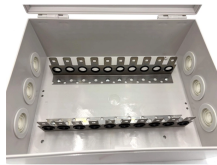

## 48-core optical fiber splicing box model

The 48 Cores FTTH Fiber optic floor splice box is designed for providing full splice and perfect fiber management. With the 8 drop cable ports on bottom and 8 drop cable ports on top, the fiber floor ...

This enclosure provides a secure and weather-resistant environment for up to 48 fiber splices, ensuring optimal performance and durability in various network environments.

This model is suitable for different methods of branch connection, including branching of uncut cables could be used for aerial, polemounting, wallmounting and underground application.

The 48-Core Fiber Terminal Box is a versatile, high-capacity solution for FTTx applications, offering secure splicing, distribution, and durable protection.

This splice closure uses adjustable diameter cushion rings for clamping the optical cables, preventing damage such as pinching. It holds up to 144 fibers, with a storage disk capacity of 48 ...

JUNPU's CTO-48P indoor fiber box terminates & splices 48 cores. Supports splitters, separate compartments, scalable design. Ideal for FTTH/MDU. Download specs & get a quote from the ...

The FTTH 48 Core Fiber Access Terminal Box is a new-gen product for FTTH. Light and compact, it's ideal for connecting and protecting FTTH fiber cables. The FDB-48 Series 48-port Fiber Distribution ...