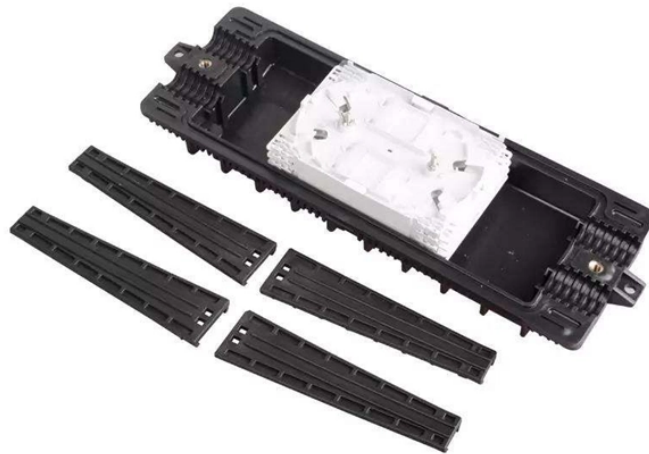

## 48-core optical fiber splicing box model

The 48 Cores FTTH Fiber optic floor splice box is designed for providing full splice and perfect fiber management. With the 8 drop cable ports on bottom and 8 drop cable ports on top, the fiber floor ...

This enclosure provides a secure and weather-resistant environment for up to 48 fiber splices, ensuring optimal performance and durability in various network environments.

This model is suitable for different methods of branch connection, including branching of uncut cables could be used for aerial, polemounting, wallmounting and underground application.

The 48-Core Fiber Terminal Box is a versatile, high-capacity solution for FTTx applications, offering secure splicing, distribution, and durable protection.

This splice closure uses adjustable diameter cushion rings for clamping the optical cables, preventing damage such as pinching. It holds up to 144 fibers, with a storage disk capacity of 48 ...

JUNPU's CTO-48P indoor fiber box terminates & splices 48 cores. Supports splitters, separate compartments, scalable design. Ideal for FTTH/MDU. Download specs & get a quote from the ...

The FTTH 48 Core Fiber Access Terminal Box is a new-gen product for FTTH. Light and compact, it's ideal for connecting and protecting FTTH fiber cables. The FDB-48 Series 48-port Fiber Distribution ...