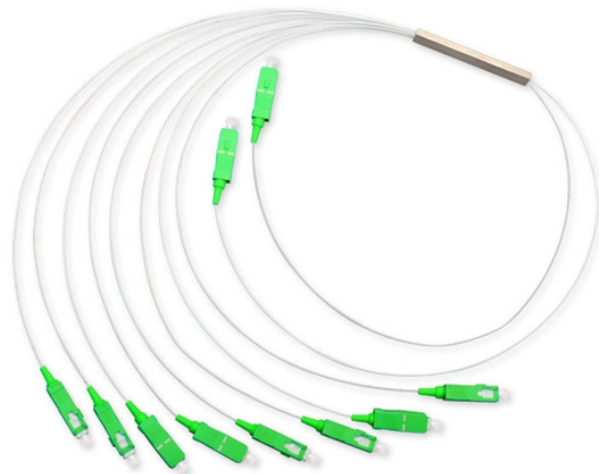

## 48-core fiber optic connector jack

## 48-core fiber optic connector jack

Description: Fiber Optic Splice Closure (FOSC) is a member of dome series. The function of the product is in the optical transmission link, to provide various types of fiber optic cable through, branching, and ...

The 48 core dome fiber splice closure is a compact and durable outdoor splice enclosure designed for fiber optic splicing, protection, and distribution in FTTH and OSP networks. Its vertical dome ...

They range in size from 12 port to up to 48 port allowing a combination of Ethernet, fiber, and telco connections in one central location. We also supply shielded blank patch panels for installation in ...

48 Fiber MPO Cables are available in two popular configurations, including four 12 fiber or two 24 fiber MPO connectors.

Mouser offers inventory, pricing, & datasheets for 48 Fiber Fiber Optic Cables.

They use the industry-standard MPO connector, with adapters and breakouts to other connector types available, to help improve design flexibility. The connectors incorporate up to 48 fibers into a compact ...