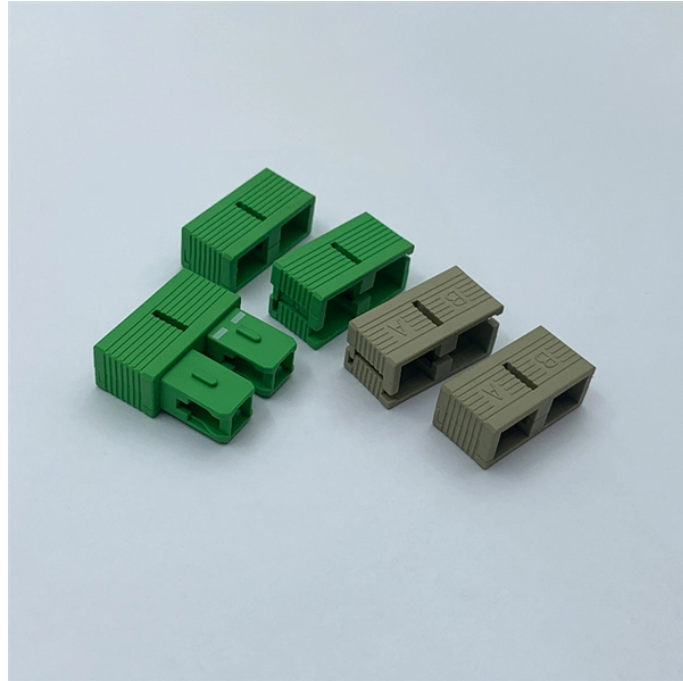

42-fiber 8-electric switch

42-fiber 8-electric switch

Developed for long distance fiber installations. Equipped with eight SFP+ ports, two additional SFP28 ports and one RJ45 console port for configuration. With AXIS D8308 Fiber Aggregation Switch you ...

Looking for fiber channel switches for high-speed connectivity in data centers? Choose from top brands like Cisco, Brocade, Dell, HP and Juniper for reliable data storage and retrieval.

The Hirschmann BOBCAT Switches, including high-port count variants, are designed to meet rising bandwidth needs, enabling more connected devices on the network through a compact, yet powerful ...

FL SWITCH 4000 managed industrial PoE Ethernet switches combine Gigabit interfaces with extensive network performance for the most demanding applications. Security features with complete IEEE ...

The Magnum ES42, a versatile family of small Edge Switches, uses the latest networking technology and innovative product packaging features to serve edge-of-the-network applications. The compact ...

The Hirschmann BOBCAT Switches, including high-port count variants, are designed to meet rising bandwidth needs, enabling more connected devices on the network ...

A compact, Layer 2, 8-port GbE PoE switch with versatile mounting options. Note. ...