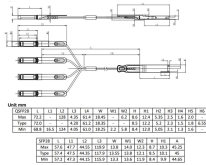

We offer solutions that provide seamless transmission and conversion from Ethernet media to multimode or singlemode fiber. Our Ethernet network switches with fiber ports comes in managed or ...