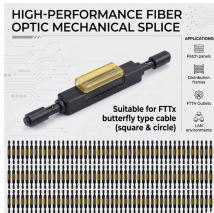

With a power range of 30-400KVA, our distribution box guarantees optimal power management, ensuring efficient distribution across your electrical infrastructure. It incorporates advanced control ...