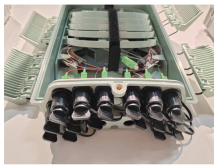

400kVA Outdoor Distribution Box

400kVA Outdoor Distribution Box

Home Products 400kVA 630kVA 10/0.4 Kv Outdoor Compact Metal Composite Power Distribution Substation / Mobile Electric Box Substation

Looking for an outdoor low voltage integrated distribution box? Our factory offers the JP 400V 630A 30-400KVA model with compensation, control, terminal, and lighting options. Get reliable performance ...

This 400KVA/630KVA European-style outdoor prefabricated box-type substation integrates high-voltage switchgear, transformers, and low-voltage distribution units into a single ...

Reliable, scalable, and intelligent high-density power distribution solution ideal for large data centers. This 400kVA PDU features a 480V input, 400/208V output aluminum transformer and Square D I ...

Box substation, also known as European-style prefabricated substation, is made up of high-voltage switchgear, low-voltage power distribution panel, distribution transformer and shell. As a new type of ...

Jp 400V 630A 30-400kVA Outdoor Low Voltage Integrated Distribution Box Jp Electrical Distribution Panel

With a power range of 30-400KVA, our distribution box guarantees optimal power management, ensuring efficient distribution across your electrical infrastructure. It incorporates advanced control ...