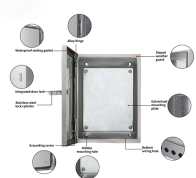

Key differences between SR4, DR4, FR4, and LR4 400G optical modules. Expert advice from Asterfusion engineers to optimize your data center network.