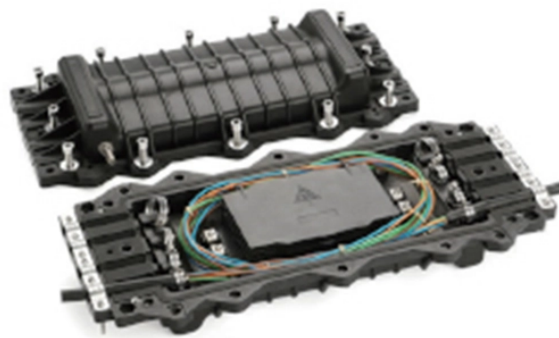

40-channel DWDM Dense Wavelength Division Multiplexer

Overview

Channel plans vary, but a typical DWDM system would use 40 channels at 100 GHz spacing or 80 channels with 50 GHz spacing. Some technologies are capable of 12.5 GHz spacing (sometimes called ultra-dense WDM). Overview In, wavelength-division multiplexing (WDM) is a technology which a number of signals onto a single by using different (i.e., colors) of. A WDM system uses a at the to join the several signals together and a at the to split them apart. With the right type of fiber, it is possible to have a device that does both s.

40-channel DWDM Dense Wavelength Division Multiplexer

PPC DWDM multiplexers offer a 40 channel configuration (100GHz spacing) and an 80 channel configuration (50GHz spacing) option. DWDMs are an excellent choice for maximizing network fiber ...

This Single Fiber DWDM Mux/De-Mux is a Dense Wavelength Division Multiplexing that multiplexes several streams of signals over a single fiber with a maximum support of 40 different wavelengths.

Fiber mux solutions from Maxcom combine multiple wavelengths over a single fiber to increase capacity. DWDM multiplexers available in 8, 16, and 40 channel options.

The 40CH Mux and Demux is an active optical module based on AAWG Gaussian ...

AAWG Box-Type 100GHz C20-C59 DWDM 40-channel Dense Wavelength Division Multiplexer.

The 40CH Mux and Demux is an active optical module based on AAWG Gaussian technology, which multiplexes several streams of signals over a single fiber using different wavelengths to expand the ...