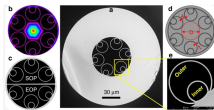

40-channel DWDM Dense Wavelength Division Multiplexer

Overview

Channel plans vary, but a typical DWDM system would use 40 channels at 100 GHz spacing or 80 channels with 50 GHz spacing. Some technologies are capable of 12.5 GHz spacing (sometimes called ultra-dense WDM). Overview In, wavelength-division multiplexing (WDM) is a technology which a number of signals onto a single by using different (i.e., colors) of. A WDM system uses a at the to join the several signals together and a at the to split them apart. With the right type of fiber, it is possible to have a device that does both s.

40-channel DWDM Dense Wavelength Division Multiplexer

PPC DWDM multiplexers offer a 40 channel configuration (100GHz spacing) and an 80 channel configuration (50GHz spacing) option. DWDMs are an excellent choice for maximizing network fiber ...

This Single Fiber DWDM Mux/De-Mux is a Dense Wavelength Division Multiplexing that multiplexes several streams of signals over a single fiber with a maximum support of 40 different wavelengths.

Fiber mux solutions from Maxcom combine multiple wavelengths over a single fiber to increase capacity. DWDM multiplexers available in 8, 16, and 40 channel options.

The 40CH Mux and Demux is an active optical module based on AAWG Gaussian ...

AAWG Box-Type 100GHz C20-C59 DWDM 40-channel Dense Wavelength Division Multiplexer.

The 40CH Mux and Demux is an active optical module based on AAWG Gaussian technology, which multiplexes several streams of signals over a single fiber using different wavelengths to expand the ...