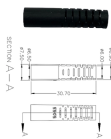

4-port connector box

4-port connector box

The ICC 4-Port Surface Mount Box provides a clean, modular solution for data, voice, fiber optic, audio, and video connections without the need for in-wall installations. Made from durable ABS plastic, it ...

The compact surface-mount box accepts four QUICKPORT snap-in connector modules. The box supports voice/data applications in office, retrofit, or other surface-mount environments. It ...

Electrical Junction Box, Waterproof IP68 4-Way External Junction Box, Cable Connector Box, Underground External Outdoor Junction Box for Wire Range 4-12mm (4.5" x 4.56" x 2" -1Pcs)

The compact surface-mount box accepts two QuickPort snap-in connector modules. The box supports voice/data applications in office, retrofit, or other surface-mount environments. It includes an ID ...

Push-In Wire Connectors 22-12 AWG - Clear Bag - 4 Wire APPLICATIONS: Fast, safe and reliable installation saves time and money. No twisting or taping of conductors required. Just strip the wire, ...