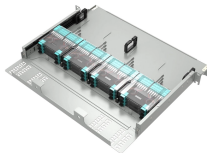

4-port connector box

4-port connector box

The ICC 4-Port Surface Mount Box provides a clean, modular solution for data, voice, fiber optic, audio, and video connections without the need for in-wall installations. Made from durable ABS plastic, it ...

The compact surface-mount box accepts four QUICKPORT snap-in connector modules. The box supports voice/data applications in office, retrofit, or other surface-mount environments. It ...

Electrical Junction Box, Waterproof IP68 4-Way External Junction Box, Cable Connector Box, Underground External Outdoor Junction Box for Wire Range 4-12mm (4.5" x 4.56" x 2" -1Pcs)

The compact surface-mount box accepts two QuickPort snap-in connector modules. The box supports voice/data applications in office, retrofit, or other surface-mount environments. It includes an ID ...

Push-In Wire Connectors 22-12 AWG - Clear Bag - 4 Wire APPLICATIONS: Fast, safe and reliable installation saves time and money. No twisting or taping of conductors required. Just strip the wire, ...

This four port compact surface mount box accepts two QuickPort® modules and supports voice/data applications in office and retrofits. Included are mounting screws, adhesive and designation labels.

SF Cable is constantly researching similar items from other retailers for lower prices. We will do our best to price match and offer the most competitive pricing to our customers.