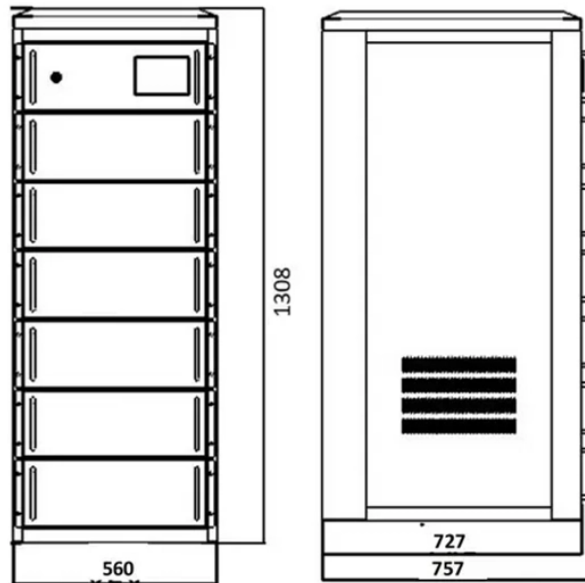

4-port connector box

4-port connector box

The ICC 4-Port Surface Mount Box provides a clean, modular solution for data, voice, fiber optic, audio, and video connections without the need for in-wall installations. Made from durable ABS plastic, it ...

The compact surface-mount box accepts four QUICKPORT snap-in connector modules. The box supports voice/data applications in office, retrofit, or other surface-mount environments. It ...

Electrical Junction Box, Waterproof IP68 4-Way External Junction Box, Cable Connector Box, Underground External Outdoor Junction Box for Wire Range 4-12mm (4.5" x 4.56" x 2" -1Pcs)

The compact surface-mount box accepts two QuickPort snap-in connector modules. The box supports voice/data applications in office, retrofit, or other surface-mount environments. It includes an ID ...

Push-In Wire Connectors 22-12 AWG - Clear Bag - 4 Wire APPLICATIONS: Fast, safe and reliable installation saves time and money. No twisting or taping of conductors required. Just strip the wire, ...

This four port compact surface mount box accepts two QuickPort® modules and supports voice/data applications in office and retrofits. Included are mounting screws, adhesive and designation labels.

SF Cable is constantly researching similar items from other retailers for lower prices. We will do our best to price match and offer the most competitive pricing to our customers.