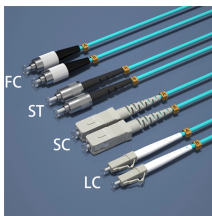

4-input 12-output fiber optic terminal box

4-input 12-output fiber optic terminal box

The PPFTB-104A-SCA comes with 4 Simplex SC/APC Coupler Ports installed with 4 Simplex SC/APC Single mode Pigtailed ready for splicing. Indoor Wall Mounted, Single Door Optical Fiber Information ...

CommScope wall boxes offer efficient fiber connectivity. Easy installation, versatile sizes, and superior cable management.

Our fiber optic terminal boxes come in various sizes and designs, including 2 ports, 4 ports, 8 ports, 16 ports, 24 ports, and 48 ports, providing flexibility for different applications.

Techlogiks fiber terminal box can be applied in the straight through and branch connection of indoor optical cables, available for the distribution connection of various optical fiber systems, fit for wall ...

The 4-core fiber termination box provides a stable, protective joint between optical cable and distribution pigtails at the end of fiber cables. It is typically used in cabling work area subsystems. The cable ...