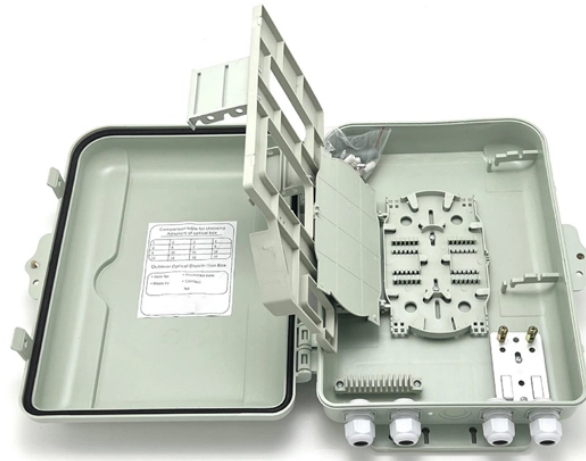

## 380 electrical distribution box

## 380 electrical distribution box

In conclusion, electrical distribution boxes have a wide range of applications in various industries, providing reliable and efficient power distribution solutions.

The 380V three phase system represents one of the most common industrial power distribution standards worldwide, particularly in Europe, Asia-Pacific, and many emerging markets. Three phase ...

Buy Power Distribution Box, 32A 380V Input CEE Output Portable Electrical Power Box for Stage or Rigg Power Distributor: PDUs - Amazon FREE DELIVERY possible on eligible purchases

Complete sets of distribution boxes, distribution panels, control panels, control boxes, power supply cabinets, electrical cabinets, etc.

About this item Wide Application: This compact mobile power distributor is suitable for construction sites, houses, courtyards, industries, crafts, gardens, and more. Sturdy Structure: The ...

A 380V electrical control box is a critical component in industrial and commercial power systems, designed to manage, distribute, and protect electrical circuits operating at 380 volts.