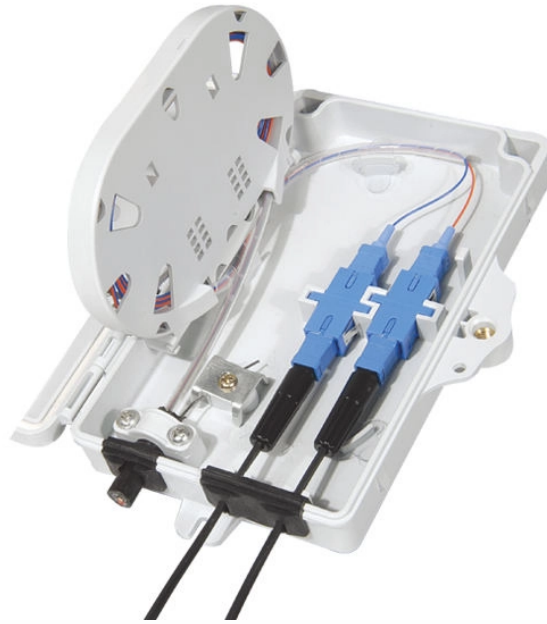

304 Stainless Steel Cable Tray Distributor and Wholesaler

304 Stainless Steel Cable Tray Distributor and Wholesaler

Industrial Metal Supply (IMS) is your trusted stainless steel supplier in San Jose, serving the public and businesses alike. Visit the IMS San Jose location for hours and directions, or shop our full Stainless ...

Choose from our selection of cable trays, including over 850 products in a wide range of styles and sizes. Same and Next Day Delivery.

Large, local inventories of 304, 316, carbon steel, aluminum, gaskets, specialty industrial, sanitary, high-pressure fittings, pipe, bar stock, sheet and more. Call us today!

Distributor of cabletrays made from aluminum, steel, stainless steel, and fiberglass reinforced plastic (FRP) materials. Offered with power or epoxy coated, zinc plated, and dip ...

2026 corrosion-resistant cable trays - direct from the manufacturer | available in 304 stainless steel, galvanized steel, and frp | ideal for coastal and chemical plant environments

Achieve a clean, professional cable management system with the Kable Kontrol® Stainless Steel Cable Tray Straight Sections. Constructed from high-quality 304 stainless steel, these trays provide ...

Contact Us