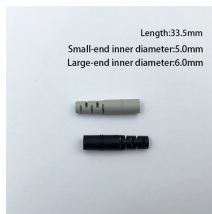

CEP 6532UGM1 • OSHA and NEC Compliant, UL Listed, and Certified to CAN/CSA • Ready to use out of the box • 8 overload, circuit-breaker protected 20 amp straight blade outlets • All outlets are GFCI ...