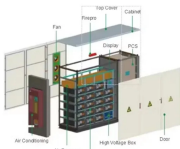

30-position distribution box industrial

30-position distribution box industrial

Lind Equipment's 30A Power Distribution Box is a rugged and portable unit built to supply power to a small task area. It's unique design provides easy access to electrical components while prioritizing ...

Over 45,000 products in stock. 14 locations across USA, Canada and Mexico for fast delivery of Power Distribution Boxes.

When it comes to 30 A Temporary Power Distribution Boxes & Carts, you can count on Grainger. Supplies and solutions for every industry, plus easy ordering, fast delivery and 24/7 customer support.

The Mini Xtreme Box is intended for connection to a split-phase 125/250-Volt 30 Amp power source. This source may be a generator, utility power drop, or range or dryer outlet using Southwire-supplied ...