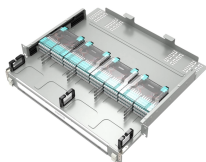

# **288-core optical cable wiring sequence**

## 288-core optical cable wiring sequence

The Light Connection, Inc. 288 fiber Micro Distribution Cable is composed of twenty-four buffer tubes, a central member, aramid yarn, an aramid ripcord, and a PVDF outer jacket.

Universal (Indoor/Outdoor) dry core optical fiber Multi Loose Tube cable with aramid yarns as strength member and Low Smoke Zero Halogen outer jacket. Existing out of 12 tubes with a diameter of ...

The cable consists of a single buffer tube containing a stack of up to eighteen 24-fiber ribbons. The 24-fiber ribbons can be easily separated by hand into two 12-fiber ribbons.

288 singlemode fibres for high density data center distribution applications. The fibres shall be ribbonized for easy mass fusion splicing and termination with 12-fibre MPO style connectors.

For outdoor and indoor use in structured (data) wiring systems such as industrial backbone, campus backbone, building backbone (riser) and/or horizontal cabling. For outdoor and indoor use in ...