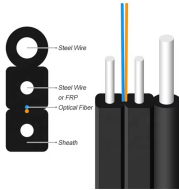

FDCs are typically installed in outdoor settings, such as on the side of a building or in an underground vault, and are used to distribute fiber optic cables to multiple buildings or customers.