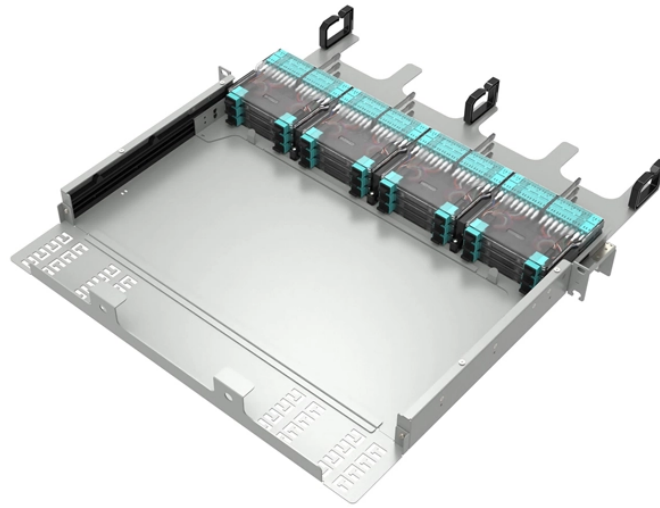

## 288 Fiber Optic Distribution Frame

## 288 Fiber Optic Distribution Frame

Gorelink Fiber Optic Distribution Frame (ODF) is made of high-quality cold-rolled steel sheet and electro-fused paint, it is designed for high-density and installation that require splicing and termination up to ...

To prove you're not a bot, solve this simple math problem. The machine translated document is now available for download.

HODF-RS288-2U is a high density fiber optic patch panel that made by high quality cold roll steel material, the surface is with electrostatic powder spraying. It is sliding type 2U height for ...

Fiber optic cross connect cabinet is an outdoor optical equipment that is especially designed for outdoor optical nodes in access network. It is mainly used for connecting the outdoor optical cables, optical ...