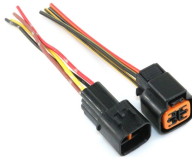

## 288 Fiber Optic Distribution Frame

Gorelink Fiber Optic Distribution Frame (ODF) is made of high-quality cold-rolled steel sheet and electro-fused paint, it is designed for high-density and installation that require splicing and termination up to ...

To prove you're not a bot, solve this simple math problem. The machine translated document is now available for download.

HODF-RS288-2U is a high density fiber optic patch panel that made by high quality cold roll steel material, the surface is with electrostatic powder spraying. It is sliding type 2U height for ...

Fiber optic cross connect cabinet is an outdoor optical equipment that is especially designed for outdoor optical nodes in access network. It is mainly used for connecting the outdoor optical cables, optical ...

ODF Optical Distribution Frame ODF 288 Core Chassis Item No.: 01022 OEM & ODM Accepted Request Quote

LP-F196XX Pivot™ type Rack Mounted Optical Distribution Frame (ODF) for up to 288 fiber cores

UnitekFiber supplies Fiber Optic Distribution Frame or Optical Patch Panel. Our rack mount ODF is in 4U designed and sliding structure. It is made of cold-rolled steel with electrostatic spraying.