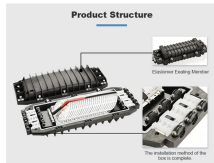

28 Cabinet Top Small Busbar Terminals

28 Cabinet Top Small Busbar Terminals

What's the best-rated product in Grounding Bars? The best-rated product in Grounding Bars is the 6-2/0 AWG Circuit Breaker Ground Lug. Get free shipping on qualified Grounding Bars products or Buy ...

Discover our selection of Busbars. Our product experts are here to assist you. Get in touch with our team now.

Storm Power stocks dozens of grounding bus bar patterns at its online copper connectors store. Over 90 different ground bar kits feature numerous ground bar sizes with drilled and tapped holes, and cable ...

Discover our automotive busbars and terminal blocks to consolidate wiring and distribute power in a cost-effective manner. Screw and stud terminals available.

ABB busbar systems enable safe and easy cross-wiring of miniature circuit breakers, residual current devices and other Modular DIN-Rail products.

A BUSBAR serves as a central grounding point for equipment and are constructed from tin-plated copper with factory-installed insulators and mounting brackets. Various sizes and hole patterns are ...

Whether quickconnect terminals, screw terminals, universal conductor terminals or meter plug-in terminals, Hager infeed and terminal technology is characterised by top quality, is easy to install and ...