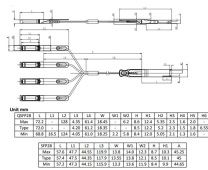

28 Cabinet Top Small Busbar Terminals

28 Cabinet Top Small Busbar Terminals

What's the best-rated product in Grounding Bars? The best-rated product in Grounding Bars is the 6-2/0 AWG Circuit Breaker Ground Lug. Get free shipping on qualified Grounding Bars products or Buy ...