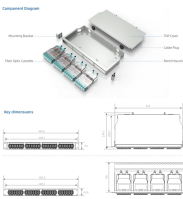

25-meter multimode Ic-Ic 10 Gigabit fiber optic cable

25-meter multimode lc-lc 10 Gigabit fiber optic cable

25 meters High-performance OM3 LC/LC 10Gb multimode fiber cable for high-throughput applications. Supports 10Gb up to 300m, LSZH/OFNR rated, UL & cUL listed. Ideal for data centers and ...

10 Gigabit Multimode Duplex 50/125 Fiber Patch Cable With LC to LC Connectors, 25 Meter. Bundle and Save with our 5 Packs & 10 Packs! All Fiber Cables come with a Lifetime Warranty!

Upgrade your network with our high-quality fiber patch cables, designed for lightning-fast speeds, reliability, and long-term performance. Perfect for home labs, enterprise networking, and high-speed ...

Package Includes 25 meter Duplex Multimode 50/125 OM3 Aqua Fiber Patch Cable, LC/LC

This 25 meter (~82 feet) aqua 10 gigabit rated fiber optic cable is terminated with LC (Lucent Connector) connectors on both ends. It is an OM4 multimode fiber (50 micron core) designed to transmit data ...

These OM3 cables are constructed from the highest quality silica and are laser optimized. They are typically used for 10 Gigabit applications, but can also be used for lower-speed applications. Our ...