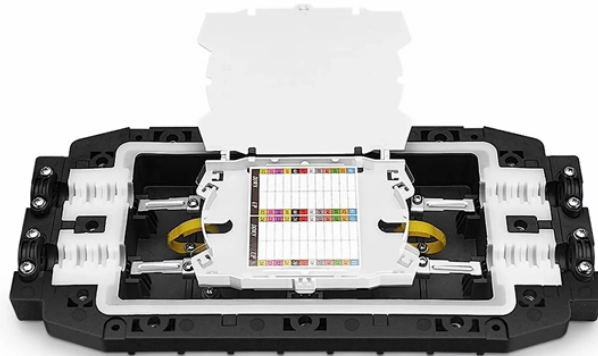

24-port Multimode ODF Fiber Optic Box

24-port Multimode ODF Fiber Optic Box

Fiber Management Tray also called ODF Distribution Box, Integrated Splicing and Distribution ODF. It is mainly used for cable inlet, grounding and fixing and the splicing between the terminal end and ...

This type of ODF is design for large splice tray, excellent armor plate, and has good protection of pigtailed. Its box body is made of high quality cold-rolled steel material, and the surface of the product ...

The Haile 24 Port ODF Fiber Optic Distribution Frame P3-24M-FC is engineered to optimize fiber optic cable management in medium-scale networks. This versatile frame supports FC multi-mode ...

This type of ODF is design for large splice tray, excellent armor ...

The Corning® Optical Distribution Frame is optimized for high-density cross-connect applications.

High-quality sheet metal with good mechanical strength. PC+ABS material, Moisture-proof, waterproof, dustproof, anti-aging. The opening angle > 120°, convenient for operation and maintenance. Fiber ...