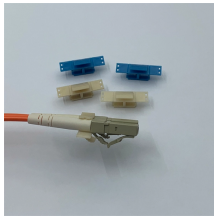

24-core single-mode armored optical cable diameter

24-core single-mode armored optical cable diameter

Single Mode Design: With a core-to-core diameter of 9/125 μ , single mode fiber technology provides high bandwidth and long range. Various Core Counts: Options of 4, 8, 12, and 24 cores to accommodate ...

24 Strand Indoor Fiber Optic Cable - Corning Glass, AIA-Armored. OS2 9/125 μ m, tight buffered. For indoor backbone, data centers, telecom/enterprise networks.

24 Core Single mode 9/125, Loose Tube jelly filled Cables, Multitube, Single Sheath - Outdoor Armored Cable - ECCS-Corrugated, complying to 9/125 ITU G.652.

Outer Jacket Material: PE 24F 250 μ m Fiber, Kevlar, Jacket, Steel Color: Black Tube, Kevlar, Metal braid, Kevlar & Water Outer Diameter: 6.5 mm Block Yarn, Outer Jacket

Material: Plenum Rated Color: Yellow Outer Diameter: 6.0mm. All jackets and colors for Riser, Plenum, Indoor/Outdoor, LSZH, Burial & Industrial projects.

Reasonable design and precise control over the loose-tube fiber in the remainder of a long, fiber optic cable with excellent performance and temperature tensile properties.

- Small diameter single tube construction saves space inside ducts.
- UV-protected jacket for harsh outdoor environments.
- Low friction jacket for ease of pulling through ducts.
- Corrugated steel tape ...