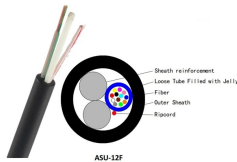

The cable entries (inlets) are loaded with PG16 IP68 rated gland to protect the optical cables and transmission performance. 24 Port Fiber Distribution Box is used for splicing and termination ...