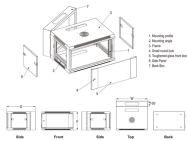

Download the datasheet. The DXS-3400 Series switches feature a modular fan and power supply design for a high availability architecture. The hot-swappable design means that fans and power supplies ...