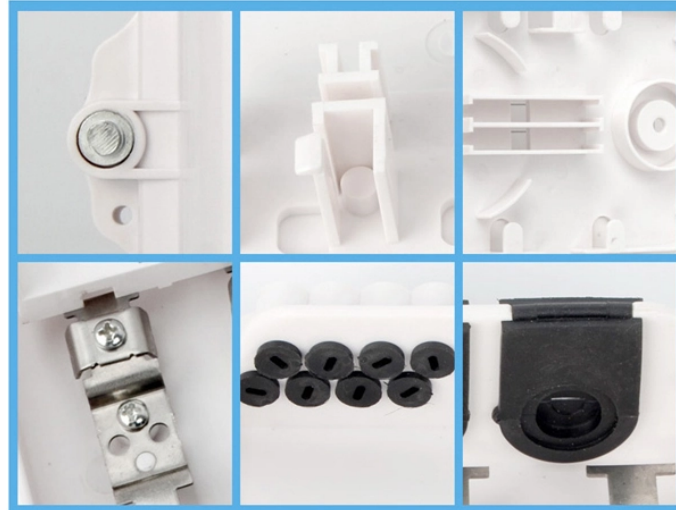

24 Category 6 network patch panel number of units

24 Category 6 network patch panel number of units

It is a 24-port CAT 6 patch panel designed for high-performance network connectivity. It features RJ45 connector. The panel is 1U in height, making it suitable for standard 19-inch rack mounts. It has a ...

24-port Cat6 patch panel for high density and easy patching solutions in data centres. The Cat6 Ethernet patch panel is designed for use in 19" racks and ideal for 10/100/1000Base-T and 10GBase-T ...

With industry standard 110 IDC blocks, the installation is fast and easy. Port numbers simply cable organization and tracking. Each port is color coded for EIA568A/B making it compatible with your ...

Each panel comes with 110-type termination, while meeting and exceeding EIA/TIA TSB-40 Cat6 connecting hardware specifications. Color coded for both EIA/TIA 568A and 568B installations. 24 ...

This 24-port universal 568A/B Category 6 rack mount patch panel is designed to take up a single rack space (1U), making it a compact and efficient solution for your network needs. The patch panel ...

Rapink Patch Panel 24 Port Cat6 with Inline Keystone 10G Support, Pass-Thru Coupler Patch Panel UTP 19-Inch with Removable Back Bar, 1U Network Panel for Cat6, Cat5e, Cat5 Cabling

Product Description This 24 port Cat6 patch panel is used for building complex high-speed networks. The panel is of the 110 type and is compatible with the TIA/EIA 568A and 568B standards.