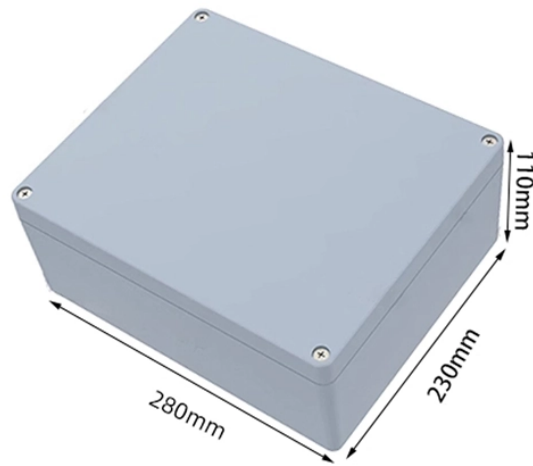

220 Smart Home Distribution Box