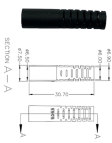

2-position SC fiber optic panel

2-position SC fiber optic panel

The enclosure features an removable protective hood and houses up to 2 SC/APC adapters for 2-core splicing and termination. It serves as a high-reliability demarcation point, seamlessly bridging the ...

Product Overview Suitable Applications: Fiber Express solution for Backbone, Telecommunication Room, Main Distribution room and Data centers

Fiber Optic Patch Panel, Rack Mount, 1 RU, Includes 2 SC Singlemode and 2 SC Multimode Adapter Plates, Includes Splice Trays, Up to 24 Fiber Capacity Add to cart

Indoor Wall Mounted, Single Door Optical Fiber Information Panel is ideal for end terminations of fiber optic runs in residential or commercial buildings. The PPFTB-E-SC comes with 2 Simplex SC/UPC ...