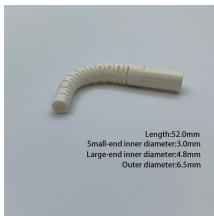

Choose from our selection of junction boxes, including over 2,800 products in a wide range of styles and sizes. Same and Next Day Delivery.

Part number □ UNFOSC-HM24-02. This mini type fiber optic splice closure is designed for small count fiber splicing (up to 24 cores), and of high performance, reliable structure, and convenient maintenance.

nVent HOFFMAN provides reliable solutions that are consistently in-stock to help protect electronic or terminal wire connections. Lead Time - View accurate lead times to plan your delivery expectations. ...

About this item Optical cable joint box is suitable for the installation and use of overhead, pipeline, direct burial and other laying methods in communication, broadcasting and television optical cable lines ...