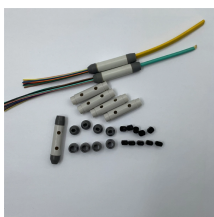

This Category contains Topaz PVC Junction Boxes which allow multiple conduits to be connected and wire splices made within.