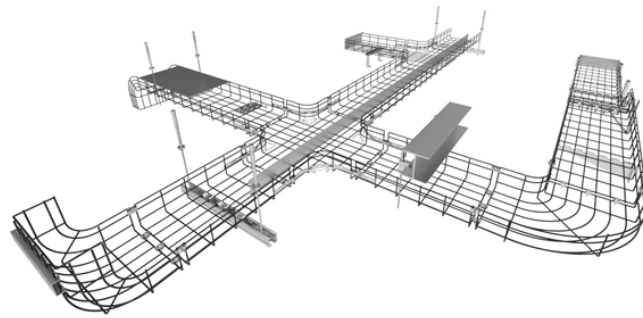

2 5G Optical Switch Huawei