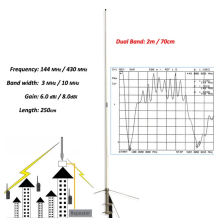

This switch provides 16 x 10/100/1000BASE-T ports, ports 1 to 8 PoE/PoE+ supported, 2 x 1GE SFP uplink ports, rich interfaces, supporting full service expansion.