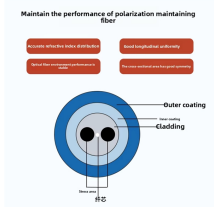

15km fiber optic cable

15km fiber optic cable

An OTDR launch cable, which connects the OTDR to the link-under-test, discloses the insertion loss and reflectance of the near-end connection. A fiber ring serves as both a launch cable ...

Corning's 15 km LEAF (Large Effective Area Fiber) bare fiber is optimized for long-haul DWDM systems. ITU-T G.655 compliant, it minimizes nonlinear effects with a 72 μm^2 effective area.

After extensive testing, the optical fiber spool can reach a maximum unwinding speed of 120 km/h, with smooth fiber unwinding and stable, uninterrupted signal connections. Our company offers five ...

Transmit data over long distances while retaining signal power with fiber optic cables. This innovative material is efficient, safe and ergonomic.

The N784-001-SC-15 10/100 to Singlemode Media Converter (RJ45 to SC) is an economical way to extend the distance of network nodes up to 15 kilometers by converting Cat5e UTP cables to ...