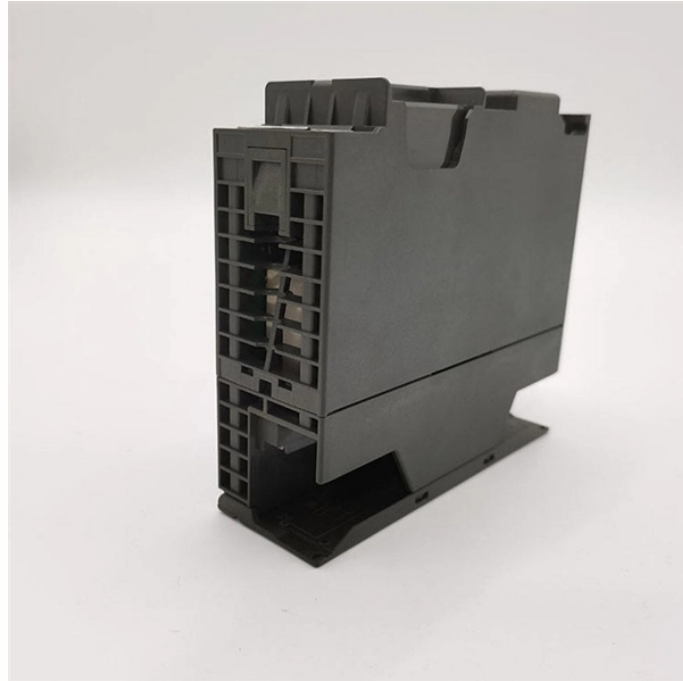

1550 optical module for sale

1550 optical module for sale

Module for operation over single optical fiber in SFP format for Gigabit Ethernet (1000Base-LX). Designed to work on singlemode optical fiber (SMF), maximum ...

TruePhase PM 1550 w/400um coat 1550 nm Optical Fibers, Lightera (OFS) Optics, Polarization Maintaining Fiber, Specialty Optical Fibers Modules and Kits

The SFP+ Module is compliant with SFF 8431, SFF-8432, and IEEE 802.3ae 10GBASE- ZR. Digital diagnostics functions are available via a 2-wire serial interface, as specified in SFF-8472. The fully ...

Compact 1550 nm laser is a diode module used in numerous applications, such as inspection, optical guiding, infrared absorption. The small size and all-in-one concept of the MatchBox series make the ...