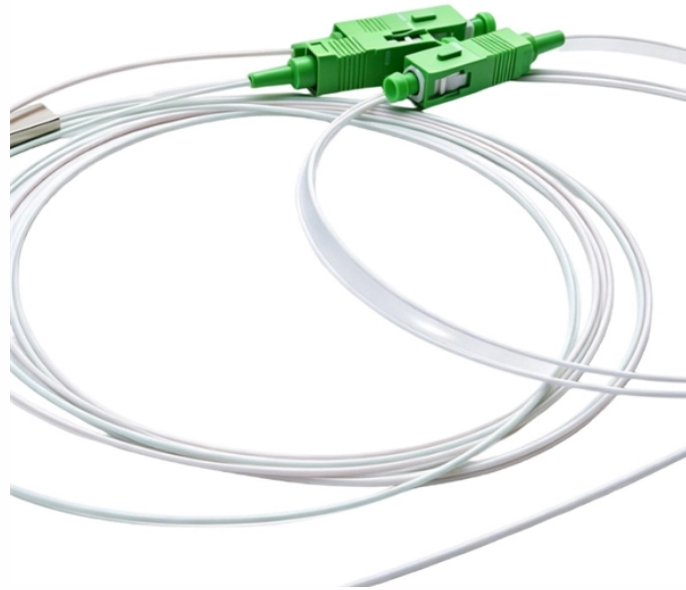

144-core optical fiber cable cabinet

144-core optical fiber cable cabinet

In this unique cabinet design, splitter parking and cable toning are simple, providing customers more flexibility and deployment options. The best-in-class fiber routing design allows for quick subscriber ...

The enclosure includes multiple cable entry ports for easy access and secure splicing, with a ribbed exterior for enhanced grip and stability during setup. Ideal for FTTH, telecom, and broadband ...

Description: Cross Connection Distribution Cabinet is designed for a cross connection between telecom feeder cable and customer cable. It is normally in a floor standing or occasionally wallmounted way ...

FDCs are typically installed in outdoor settings, such as on the side of a building or in an underground vault, and are used to distribute fiber optic cables to multiple buildings or customers.

Properties of the number 144: factors, prime check, fibonacci check, bell number check, binary, octal, hexadecimal representations and more.

SMP's FiberOpticx Wall Mount Cabinet - 144 Port Capacity - Black (WTC) provide a solid foundation for any fiber optic application with features like integrated fiber management and easy cable distribution.