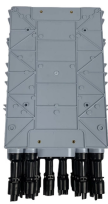

144-core fiber optic splicing tray

144-core fiber optic splicing tray

Can effectively prevent the optic fibers from the influence of outdoor environment. Dome-to-base design; up to 6 pieces splice trays, hinge for access of any splice without disturbing others trays; Fast and ...

Dome-type closure with up to 144 fiber capacity. Multiple cable ports for high flexibility. Durable PC/PP housing for harsh environments. Heat shrink sealing for secure cable entry. UV and ...

The 144 cores dome type fiber optic splice closure come with 2 inlets and 4 outlets, which is including 6 splice trays, each accommodating 24 fibers. The fiber optic joint box body is crafted from reinforced ...

This horizontal fiber optic splice enclosure is used for fiber optic cable splicing. It has -40°C temperature rating, and is suitable for outdoor aerial hung, and wall mount applications.

For a reliable, durable, and high-performance solution for your fiber optic network, choose our fiber optic cable closures. Contact us for more information and quick quotes.