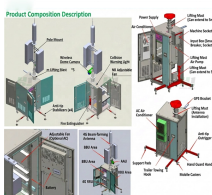

The 144 core outdoor fiber splice closure integrates the function of distribution, splice, joint and storage of outdoor optical fiber cable (ofc), and can be used in aerial, duct, pole mounting, underground ...