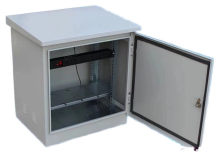

12u Network Rack Surface

12u Network Rack Surface

NavePoint 12U Server Cabinet Wall Mount Rack Enclosure Includes 2 Fans, Locking Glass Door, Removable Side Panels - 12U Network Cabinet 23.6" Deep, 19 Inch Server Rack for IT and A/V ...

Wall-mount cabinet secures and organizes 12U of 19-inch rack equipment in network closets, classrooms and other locations with limited floor space. Houses network switches and patch panels ...

12U Wall Mount Server Rack, Open Frame Rack with Swing Gate, Network Rack Wall Mount for 19in Computer/AV/Data/IT/Media Equipment, 12U Rack with 18in Depth, Square & Tapped Holes, Black

Ideal for data centers and IT environments that need a secure, mid-depth and heavy-duty rack enclosure cabinet capable of supporting up to 1,000 lbs. of equipment in a full 12U of rack space.

Search Newegg for network rack 12u. Get fast shipping and top-rated customer service.

Tecmojo 12U Wall Mount Server Rack, Open Frame Network Rack for 19" Computer/AV/Data/IT/Media Equipment, 18" Depth, 16" Apart Mounting Holes, Swing Gate, Square and Tapped Holes

Get your professional storage job done with comfort and ease by choosing this SKYSHALO WallMounted Steel Server Network Cabinet in Depth Secure Rack Enclosure.