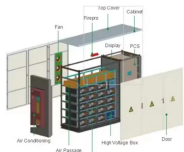

1200mm deep steel cable tray three-year warranty

This cable tray can be easily installed using mounting brackets or clips, ensuring a secure and level fit in your cabinet. The SN1200CRECW Cabinet Top Cable Tray from Panduit is the ideal ...