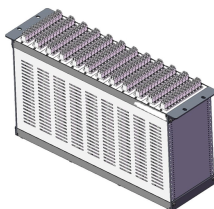

## 12-port fully equipped pigtail splice box

12 Ports Fiber Patch Panel ODF 1U Optical Fiber Terminal Box SC Pigtail Adapter. which can integrate fiber splicing, fiber termination, fiber optic adapters & connectors and cable connections together in a ...

SDX Pigtail Fusion Metal Splice Module pre-loaded with duplex LC adapters (Blue) and 12-fiber OS2 LC/UPC individual pigtails. Includes 40mm splice sleeves. Works with all SDX Enclosures.

Designed for 12 SC fiber optic connectors, this termination box features full configuration for cable pigtail splice connections, ensuring clean and organized fiber management.

This box comes with one cable inlet and 12 output port, supporting up to 12-core splice. It is made of engineering plastic that provides mechanical protection for fiber splice and joint; the screw lock ...