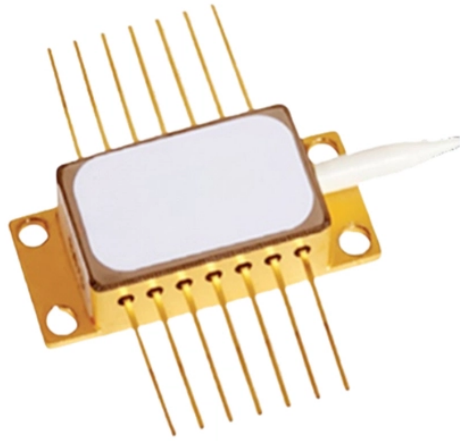

12-core fiber optic cable outdoor junction box

12-core fiber optic cable outdoor junction box

The 12-core outdoor fiber optic junction box is specifically engineered to safeguard fiber splices and connections in harsh outdoor environments. This guide explores the critical quality and safety ...

Home / Shop / ODN FTTH Accessories / Distribution Box / 12-port FTTH fiber optic splitter box junction box 12-core outdoor fiber optic terminal enclosed with 1:8 splitter

It is specifically designed to accommodate up to 12 Fiber Optic Adapters or a single 1 to 8 Insert Optical Splitter, making it a versatile solution for your optical fiber distribution needs.

Fiber Optic Distribution Box, 12 Port Wall Mount Enclosure with 12 LC Duplex Adapters, Singlemode, FTTH, IP65 Waterproof Outdoor/Indoor Use - 9.45" x 8.66" x 2.56"

This 12 port fiber access terminal box is designed to connect feeder cables to subscriber drop cables for FTTH last-mile fiber connectivity. It integrates fiber splicing, optical signal splitting, termination and ...

An internal detachable tray provides a neat and tidy solution for housing 12 SC simplex connections and splices. The box has 12 patch cord exit points and up to 2 cable entry points which maintain the IP65 ...