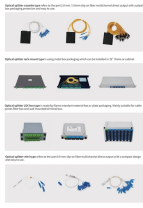

12-core OEM Fiber Optic Distribution Cabinet

12-core OEM Fiber Optic Distribution Cabinet

With a maximum capacity of 12 cores and the ability to accommodate 3 pieces of 8-13mm cables, it provides ample space for your connectivity needs. What sets it apart is the innovative design that ...

We offer a wide range of 1-24 core FDB boxes and ODF cabinets for indoor/outdoor FTTH deployment. Durable, IP65 rated, and easy to install. Browse our models and get a wholesale quote.

Explore optical distribution frames (ODF) with efficient distributed chassis solutions at CommScope

12 port Indoor / Outdoor Wall Mounted Fiber Access Termination FTTH Optical Fiber Distribution Box Enclosure comes with 2 fiber optic cable ports and 12 ports for drop fiber optic cables.

The ODF 12C 1U, equipped with LC duplex adapters and pigtails, offers a cost-effective, compact, and organized solution for managing fiber optic connections, particularly when dealing with a moderate ...

The 12 cores plastic fiber optic distribution box provides a protected connection point for the feeder cable and drop cable in FTTH and FTTx networks. It integrates optical fibre splicing, splitting, distribution, ...