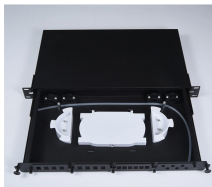

12-core Fiber Optic Reel

12-core Fiber Optic Reel

12-Channel single mode fiber optic tactical cable designed for multiple applications for field production in outside broadcast, rental houses and more.

Product Description 12 CT Flat Drop Fiber. LightScope ZWP Self-Supporting All-Dielectric Outdoor Drop Cable, 12 fiber Arid Core construction, central loose tube

Our Tactical Fiber Cable & Reel features 2 LC or SC connectors on each end and small 3.0mm diameter breakouts. It is a stainless steel armored cable which is up to ten times stronger than ordinary tactical ...

This 12 channel tactical fiber cable is designed for Broadcast & Pro-AV deployment applications and meets all outdoor tactical needs for applications requiring an outdoor rated crush and impact ...

-10 times stronger stainless steel armored tactical fiber optic cable. -Retractable & Durable design with protection caps; -Highly flexible construction allows for multiple deployments. -High impact and crush ...

These tactical fiber optic cables come preloaded on a reel, featuring a robust jacket. They're purpose-built for outdoor-rated, crush-resistant, and impact-resistant performance, making them ideal for ...