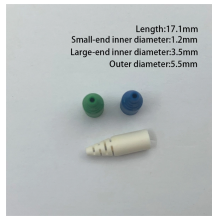

SFP+ transceiver that supports 10G connections up to 300 m using multi-mode fiber with a duplex LC UPC connector.