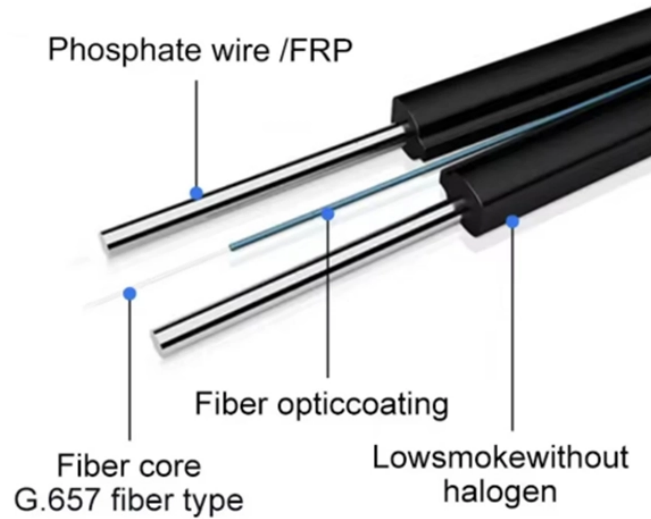

## 10 Gigabit Fiber Optic Patch Cord 1392m

## 10 Gigabit Fiber Optic Patch Cord 1392m

Get low-loss fiber patch cables & cords with various connector options that support fiber optic cabling up to 400G. 100% tested. Customized cables available.

We will meet or beat any USA based pricing on fiber patch cables from 2 fiber -strands to 288 fibers in any combination from standard simplex and duplex to 24 strand 40 gigabit to 100 gigabit LC-SC-ST- ...

Patch Cord Fiber Optic Cable Assemblies are available at Mouser Electronics. Mouser offers inventory, pricing, & datasheets for Patch Cord Fiber Optic Cable Assemblies.

10 Gigabit Fiber Optic Patch Cords- 10 Gigabit Fiber Optic Patch Cords-MPO patch cords are 12-strand multi-fiber patch cords. Designed with precision molded MT ferrules, our female MPO assemblies are ...

Premium and Economy Series Patch Cords and Pigtails offer customers a wide selection, including options for higher performance, better pricing, and faster delivery times.

Pre-terminated fiber optic pigtails support fusion splice field termination applications. Fiber optic patch cords and pigtails are available in OM4, OM3, OM2, OM1, or OS1/OS2 fiber types to ...