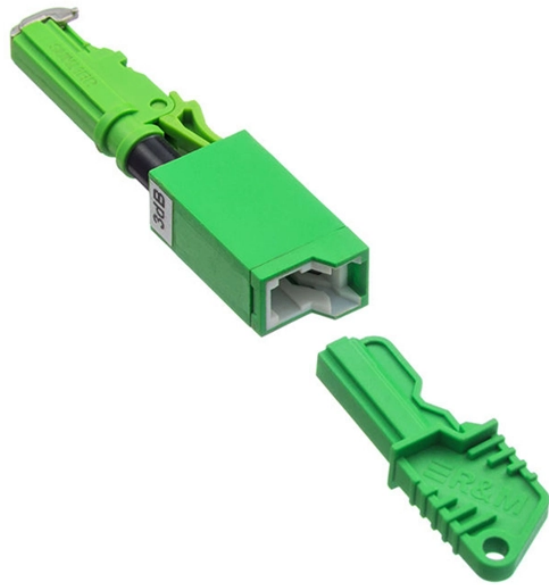

10 Gigabit Fiber Optic Modules

10 Gigabit Fiber Optic Modules

Perle 10 Gigabit Optical Transceivers are interchangeable, compact media connectors and enable a single network device to connect to a wide variety of fiber types and distances. For use with Perle 10 ...

The Cisco 10GBASE DWDM SFP+ Modules (Figure 1) are fiber transceivers for a wide variety of Cisco switches, routers, and other equipment. They allow enterprises and service providers ...

SFP+ transceiver that supports 10G connections up to 300 m using multi-mode fiber with a duplex LC UPC connector.

FS 10GbE SFP+ module solutions provide a wide variety of 10 Gigabit Ethernet connectivity options for data centers, enterprise wiring closets, Internet Service Providers (ISPs) applications.

Whether you're working on data centers, campus networks, or other high-speed, high-capacity systems, these hot-pluggable SFP+ modules offer seamless integration with existing network equipment, such ...