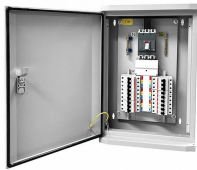

10 Gigabit Ethernet Switch with Fiber Port Rack-Mounted Type

10 Gigabit Ethernet Switch with Fiber Port Rack-Mounted Type

10-Gigabit, 8-port, CAT6a + fibre Ethernet switch designed for portable entertainment production and more! Unique shock-mount design with ...

As the flagship 10G product, TL-SX1008 is an 8-port 10G desktop/rackmount switch, providing up to 160 Gbps of switching capacity. Reliable, lightning-fast connections and the lowest possible latency make ...

Explore 10 Gigabit Ethernet switches with multiple port configurations. Desktop and rackmount designs available.

10-Gigabit, 8-port, CAT6a + fibre Ethernet switch designed for portable entertainment production and more! Unique shock-mount design with advanced thermal management for extreme touring ...

Designed to meet the demands of modern infrastructure, these rack-mounted switches support seamless migration from Gigabit to 10-Gigabit bandwidth, enabling ultra-reliable data transfer across ...

L-com's DT10-2G-8GP+ switch is easy to use with an unmanaged, plug and play design including LED indicators for both data and PoE power usage. It will auto ...